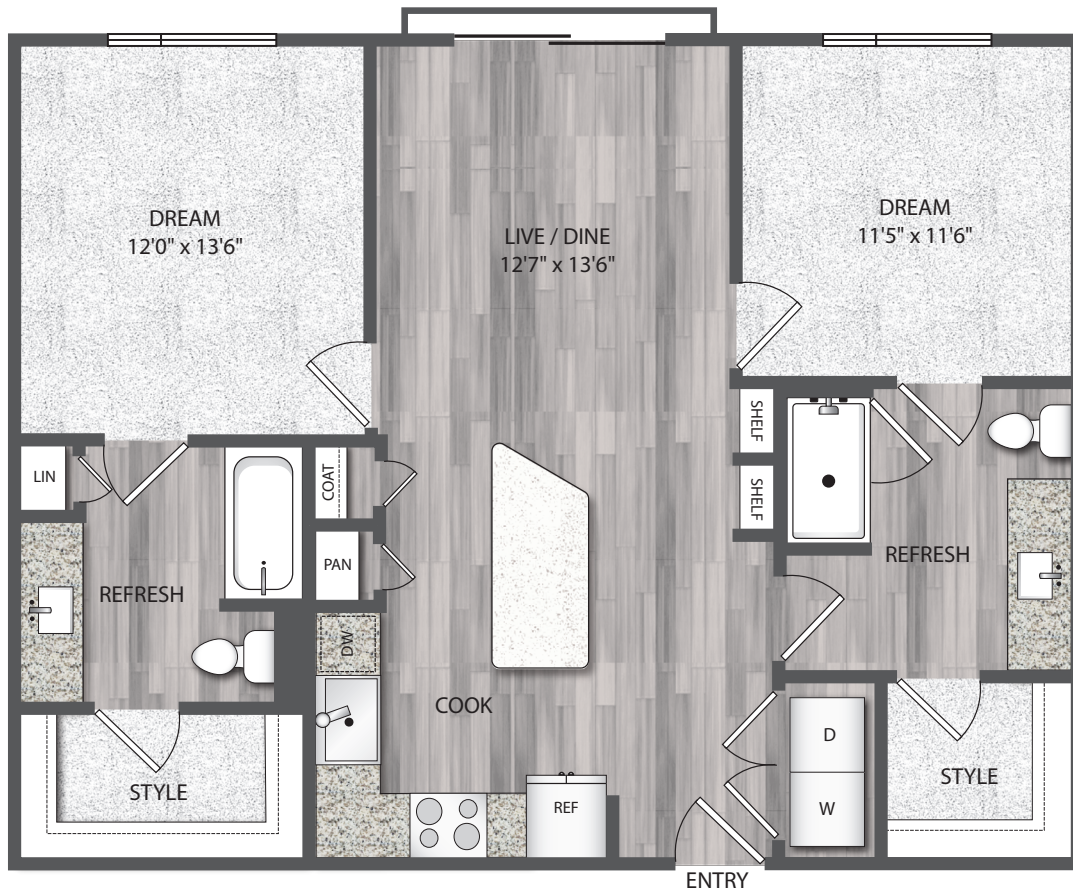

B1.1 - 1008 Sq Ft