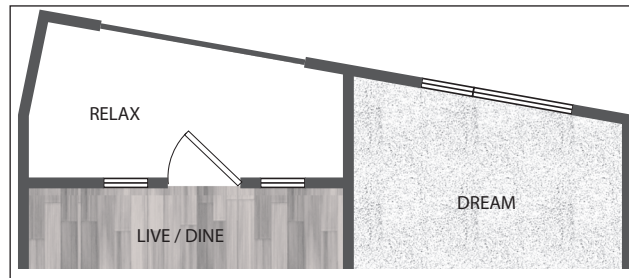

A7.1 - 791 Sq Ft