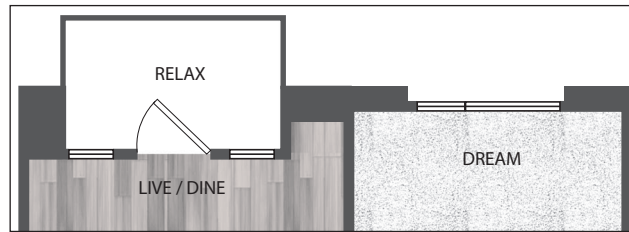

encore
montrose

A7

1/1

765-803 Sq Ft

A7 - 765 Sq Ft