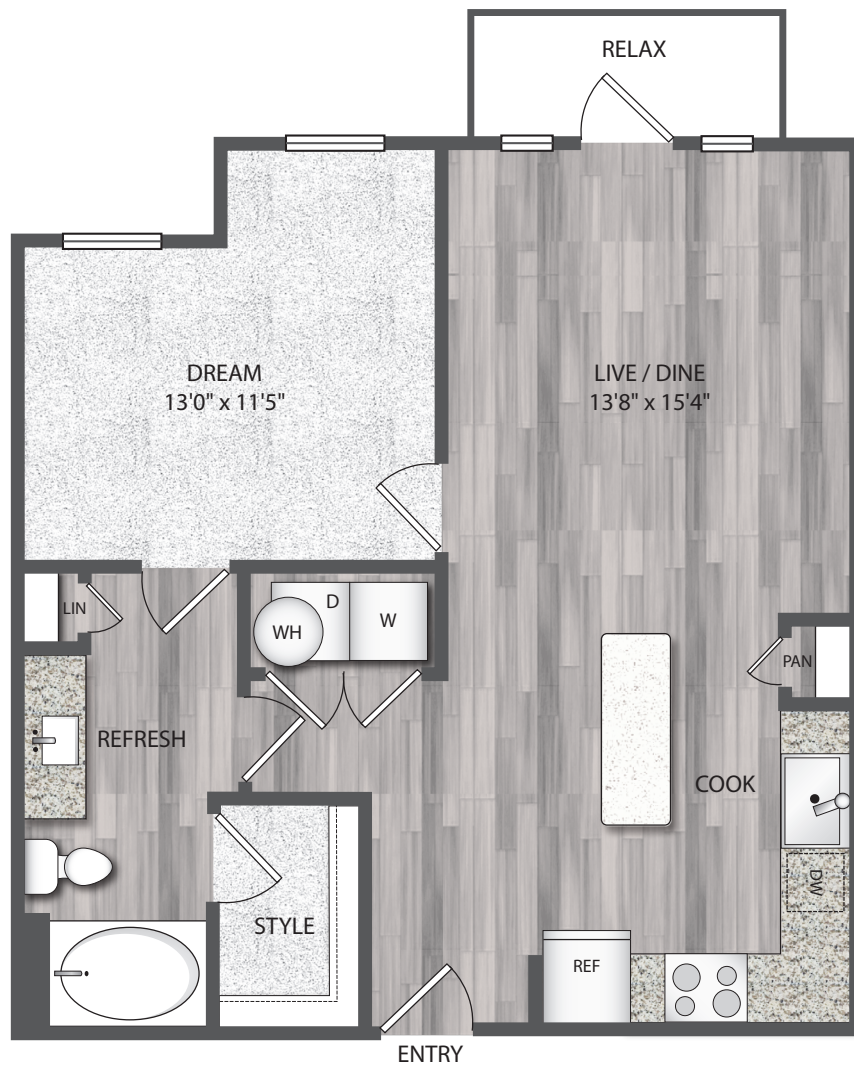

A6 - 768 Sq Ft