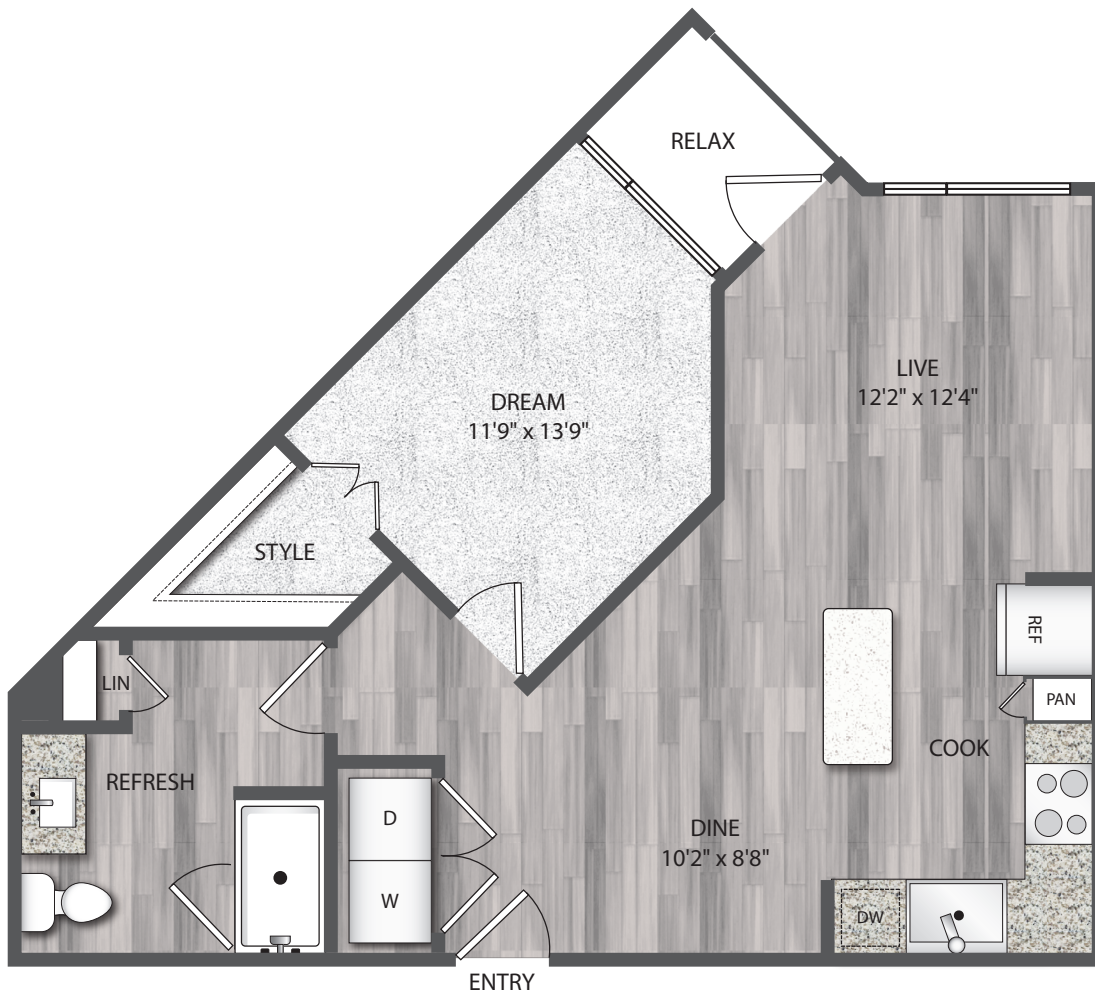

A5 - 738 Sq Ft