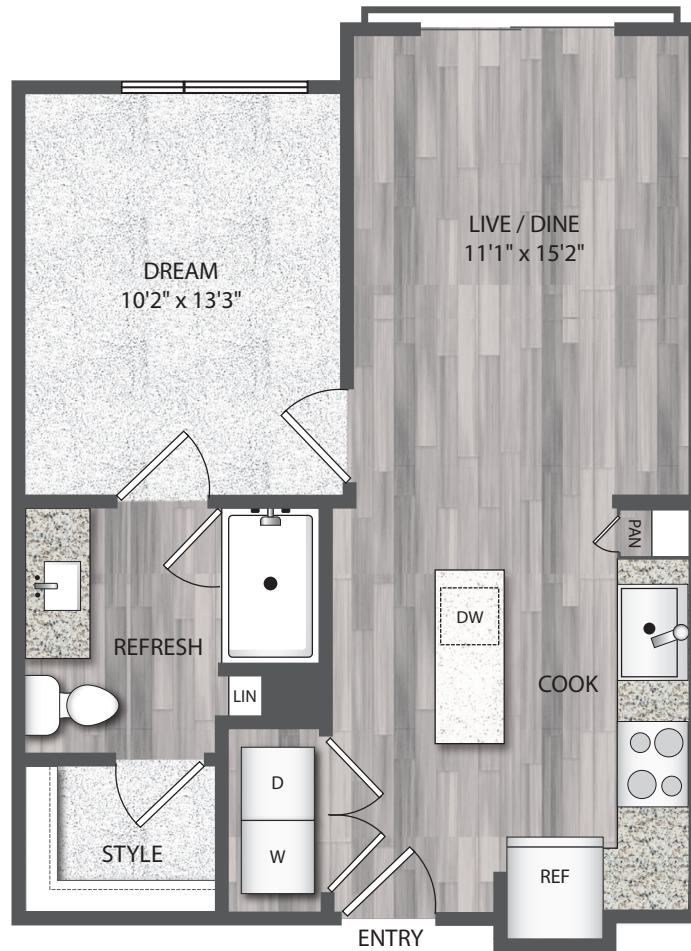

A1 - 616 Sq Ft